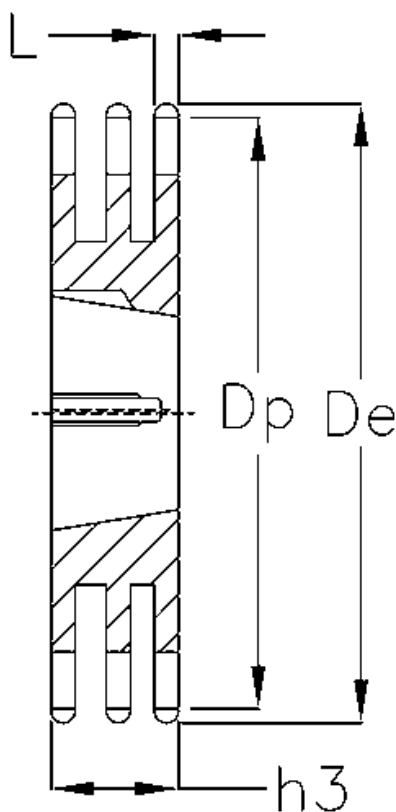

Article number: 616033005038

Description: Taperbored sprocket 08 B-3 Z=38 triplex
for bushing 2012

Measures

Bush = 2012
C = 1.3
Chain = -
Chain size = 1/2" x 5/16"
De = 158.6
Dp = 153.8
H = 34.9
h3 = 34.9

Material = Stål
Number of teeth = 38